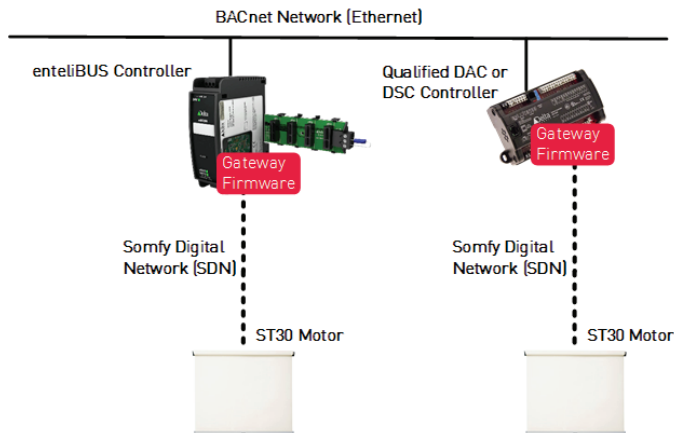

▶ Gateway

Delta Controls Somfy™ Shades Gateway

Description

The Delta Controls Somfy Shades Gateway allows certain Somfy motorized window covering products to integrate with the Delta Controls building automation system.

The integrated solution consists of a Delta Controls controller with Delta Controls' gateway firmware that supports the SDN (Somfy Digital Network) protocol, and a RS-485 network that connects to a compatible Somfy product with a ST30 motor.

Application

The Delta Controls Somfy Shades Gateway allows the integration of shade control as a component of a building automation system's control strategy to reduce heat and cool loads.

In addition to reducing energy consumption, shades provide an extra level of security during unoccupied hours.

The exterior façade is a large part of a building's appearance. With integrated Somfy shades the intended design look can be maintained by setting all shades to a common position.

Features

- ▶ Supports Somfy ST30 RS-485 motors
- ▶ 1 shade per Somfy Digital Network (or per controller)
- ▶ 15 preset positions per shade
- ▶ Compatible with Delta Controls' enteliBUS®, DAC and DSC controllers