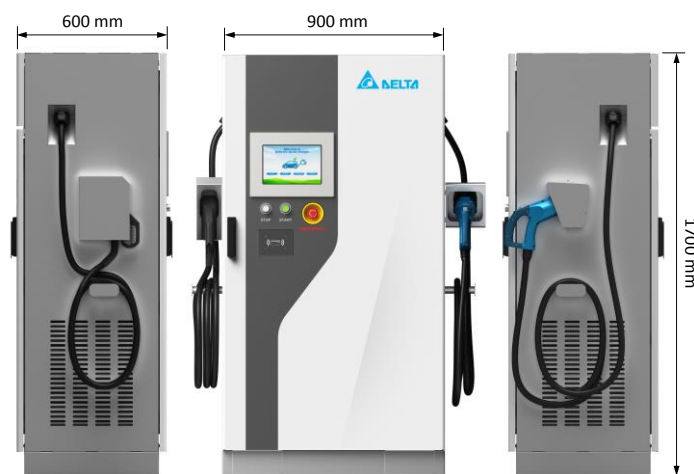

Specifications are subject to change without notice.